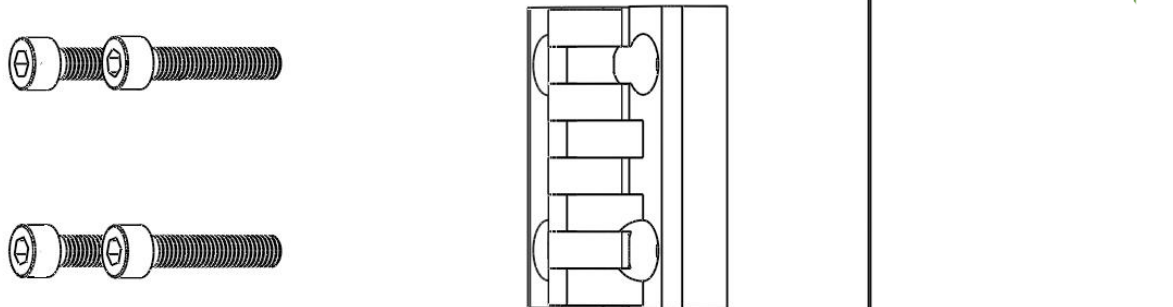

Run Around Coil Units

Recycling Instructions

Required Tools

Cowl & Louvre

Coils

Door Lock

Door Clamp

Hinge