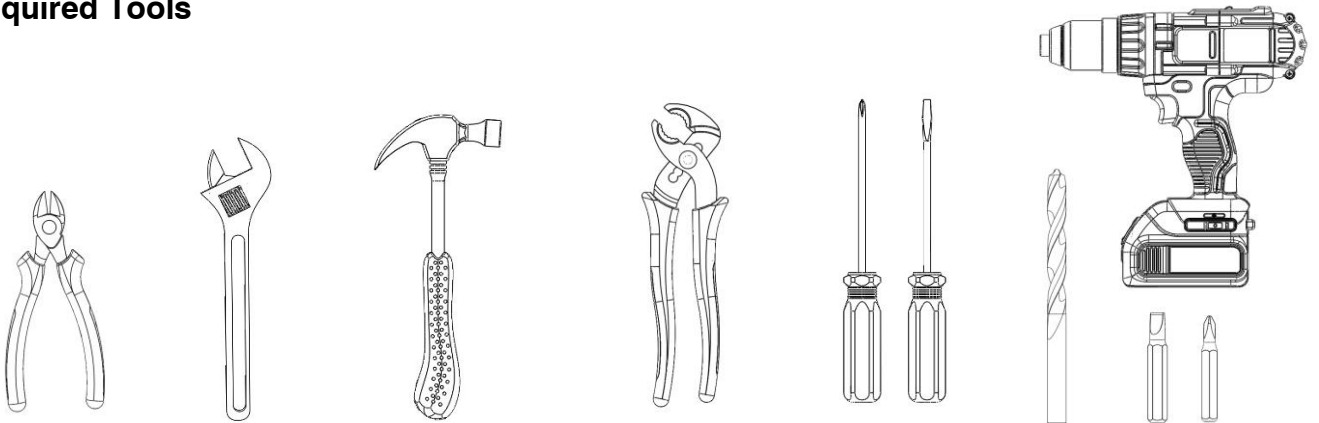

Run Around Coil Units

Recycling Instructions

Required Tools

Cowl & Louvre

Coils

Door Lock

Door Clamp

Hinge

Handle

Viewport

Electrical Items

Panels

Fixed Panels

Base Frame

Typical Exploded Configuration