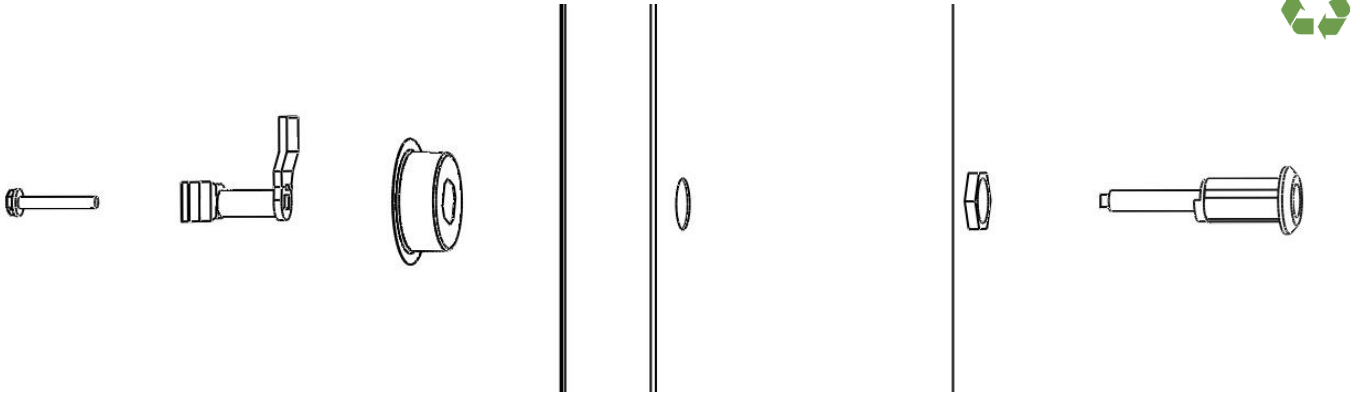

Run Around Coil Units

Recycling Instructions

Required Tools

Cowl & Louvre

Coils

Door Lock

Door Clamp

Hinge

Handle

Viewport

Electrical Items

Panels

Fixed Panels

Base Frame

Typical Exploded Configuration