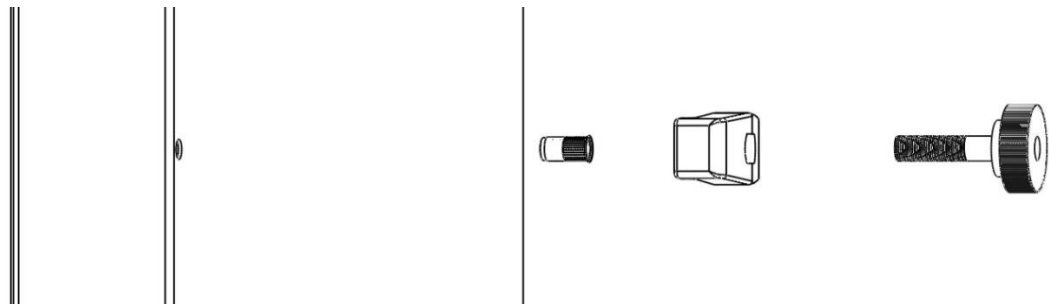

Run Around Coil Units

Recycling Instructions

Required Tools

Cowl & Louvre

Coils

Door Lock

Door Clamp

Hinge

Handle

Viewport

Electrical Items

Panels

Fixed Panels

Base Frame

Typical Exploded Configuration