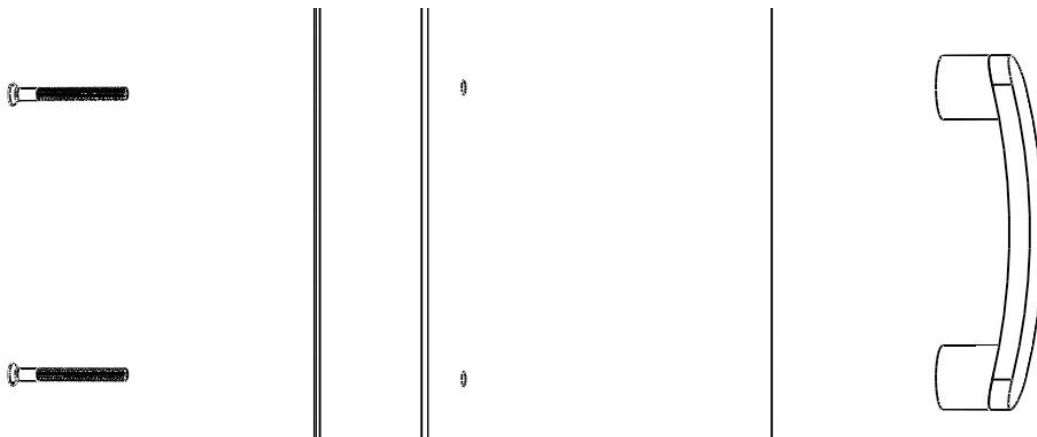

Extract Units

Recycling Instructions

Required Tools

Cowl & Louvre

Door Lock

Door Clamp

Hinge

Handle

Viewport

Electrical Items

Panels

Fixed Panels

Base Frame

Typical Exploded Configuration