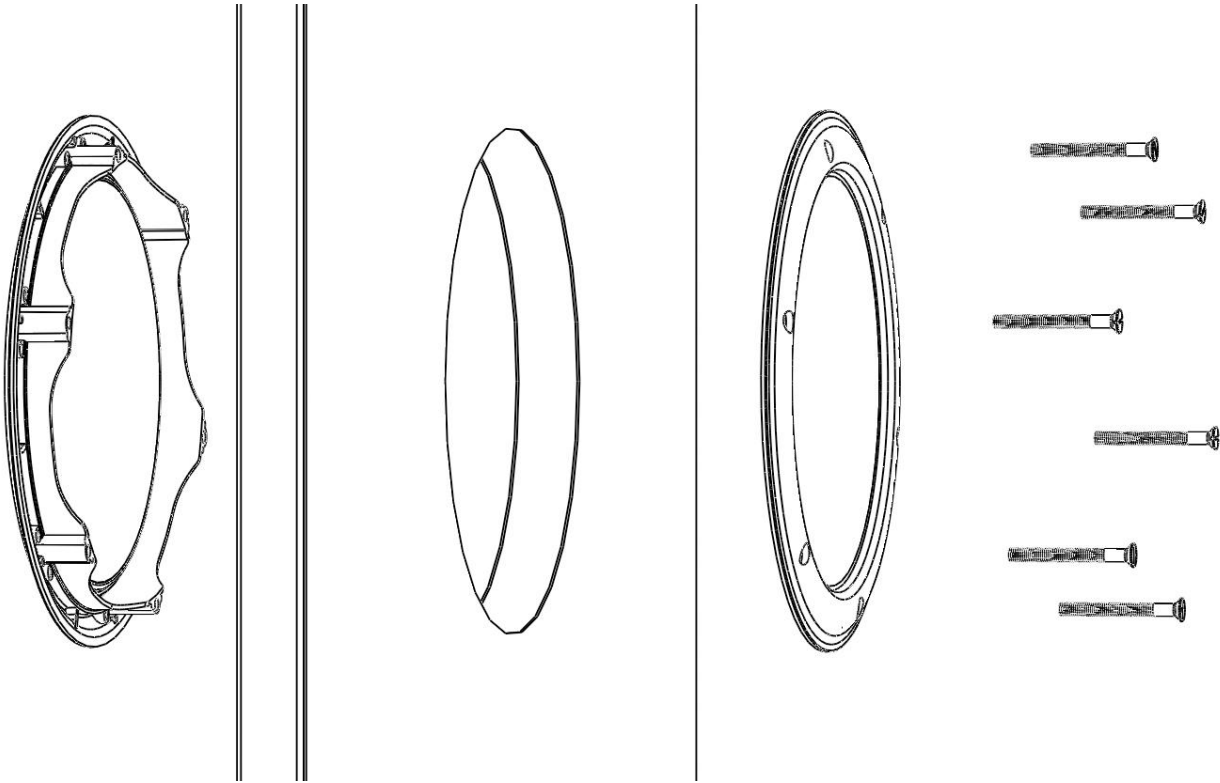

Extract Units

Recycling Instructions

Required Tools

Cowl & Louvre

Door Lock

Door Clamp

Hinge

Handle

Viewport

Electrical Items

Panels

Fixed Panels

Base Frame

Typical Exploded Configuration