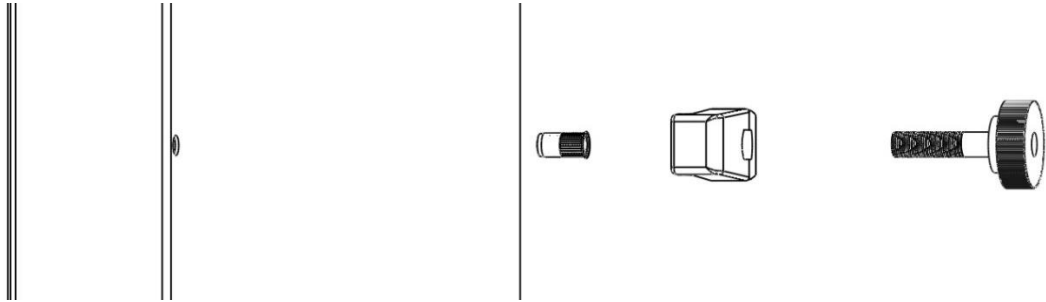

Extract Units

Recycling Instructions

Required Tools

Cowl & Louvre

Door Lock

Door Clamp

Hinge

Handle

Viewport

Electrical Items

Panels

Fixed Panels

Base Frame

Typical Exploded Configuration