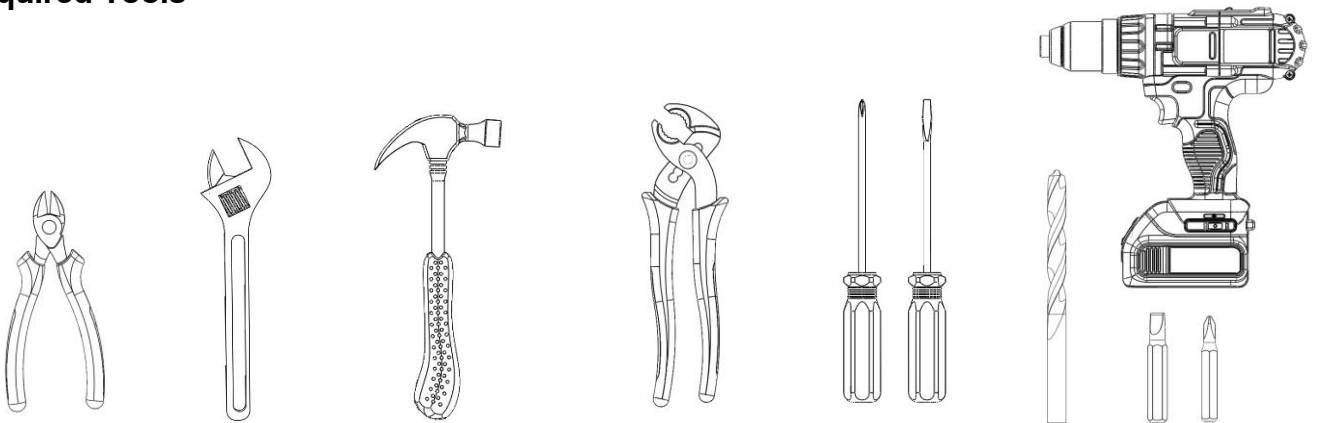

Extract Units

Recycling Instructions

Required Tools

Cowl & Louvre

Door Lock

Door Clamp

Hinge

Handle

Viewport

Electrical Items

Panels

Fixed Panels

Base Frame

Typical Exploded Configuration